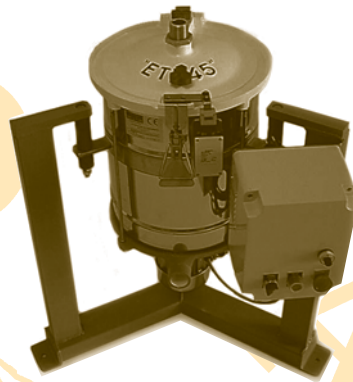

Thomas Products

Creamer 100kg

Chain Uncapping Machine

Honey Pump
Self Priming

Heated Uncapping Tank

Thomas
Centrifuge

Cappings
Centrifuge

Euromel
Automatic Extractor
36 Frame

Radionox
Reversible Radial Extractor
20 Frame

New Products

	code	price	car. code
Creamer 100kg	THO2713	£2006.88	POA
Chain Uncapper	THO1750	£2422.17	POA
Heated Uncapping Tank	THO812	POA	POA
Cappings Centrifuge	THO351	£3871.27	POA

	code	price	car. code
Honey Pump	THO811	£1512.06	POA
Centrifuge for Filtering	THO836	£4885.00	POA
Honey & Cappings			
Euromel Extractor	THOMAS	£3685.72	POA
24 Frame Extractors			
Radionox 20 Frame			
Electric Extractor	THO10619	£1588.27	POA