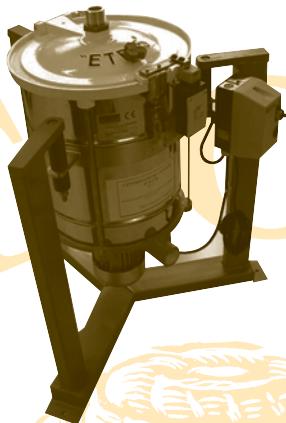

Thomas Products

Creamer 100kg

Chain Uncapping Machine

Honey Pump
Self Priming

Heated Uncapping Tank

Thomas
Centrifuge

Cappings
Centrifuge

Euromel
Automatic Extractor
36 Frame

Radionox
Reversible Radial Extractor
20 Frame

New Products

	code	price	car. code
Creamer 100kg	THO2713	£2006.88	POA
Chain Uncapper	THO1750	£2422.17	POA
Heated Uncapping Tank	THO812	POA	POA
Cappings Centrifuge	THO351	£3871.27	POA

	code	price	car. code
Honey Pump	THO811	£1512.06	POA
Centrifuge for Filtering	THO836	£4885.00	POA
Honey & Cappings			
Euromel Extractor	THOMAS	£3685.72	POA
24 Frame Extractors			
Radionox 20 Frame			
Electric Extractor	THO10619	£1588.27	POA