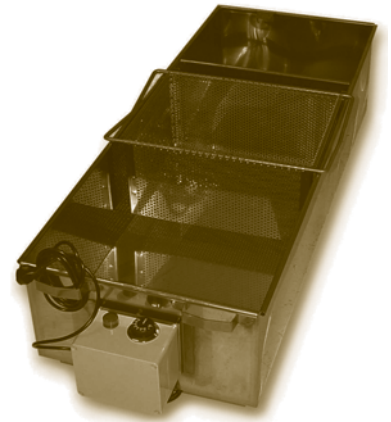

Thomas Products

Creamer 100kg

Chain Uncapping Machine

Honey Pump
Self Priming

Heated Uncapping Tank

Thomas
Centrifuge

Cappings
Centrifuge

Euromel
Automatic Extractor
36 Frame

Radionox
Reversible Radial Extractor
20 Frame

New Products

	code	price	car. code
Creamer 100kg	THO2713	£2006.88	POA
Chain Uncapper	THO1750	£2422.17	POA
Heated Uncapping Tank	THO812	POA	POA
Cappings Centrifuge	THO351	£3871.27	POA

	code	price	car. code
Honey Pump	THO811	£1512.06	POA
Centrifuge for Filtering	THO836	£4885.00	POA
Honey & Cappings			
Euromel Extractor	THOMAS	£3685.72	POA
24 Frame Extractors			
Radionox 20 Frame			
Electric Extractor	THO10619	£1588.27	POA