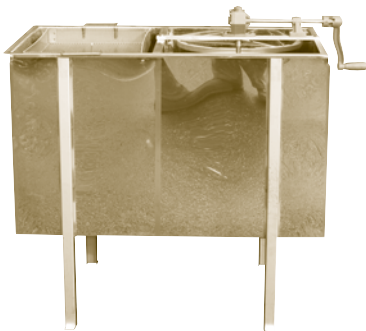

# Thomas Products

Stainless Steel Tanks 50 to 7000kg

Spiral Creamer

Paddle Creamer

Mixer

Tetra Plus Complete Uncapping & Extracting Station

Mini Tetra Plus

## New Products

|                              | code  | price  | carr. code |
|------------------------------|-------|--------|------------|
| Stainless Steel Tanks        |       | POA    | POA        |
| 50 to 7000kg                 |       |        |            |
| Spiral Creamer               | CRE05 | £24.35 | 1.0        |
| (use attached to your drill) |       |        |            |
| Paddle Creamer               | CRE06 | £61.95 | 1.0        |
| (use attached to your drill) |       |        |            |

|                                | code     | price    | carr. code |
|--------------------------------|----------|----------|------------|
| Tetra Plus Complete Uncapping  |          |          |            |
| & Extracting Station           | THOD1000 | £3453.95 | POA        |
| Mini Tetra Plus                | THO01    | £1768.30 | POA        |
| Mixer                          | THOMAS   | POA      | POA        |
| available for 100-1000kg tanks |          |          |            |