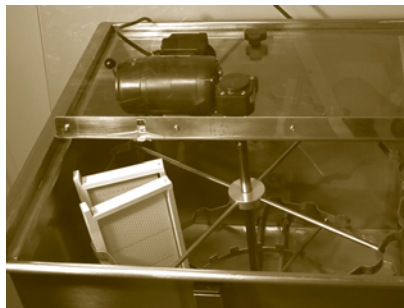

# Thomas Products

Stainless Steel Tanks 50 to 7000kg

Spiral Creamer

Paddle Creamer

Mixer

Tetra Plus Complete Uncapping & Extracting Station

Mini Tetra Plus

## New Products

|                              | code  | price  | carr. code |
|------------------------------|-------|--------|------------|
| Stainless Steel Tanks        |       | POA    | POA        |
| 50 to 7000kg                 |       |        |            |
| Spiral Creamer               | CRE05 | £24.35 | 1.0        |
| (use attached to your drill) |       |        |            |
| Paddle Creamer               | CRE06 | £61.95 | 1.0        |
| (use attached to your drill) |       |        |            |

|                                | code     | price    | carr. code |
|--------------------------------|----------|----------|------------|
| Tetra Plus Complete Uncapping  |          |          |            |
| & Extracting Station           | THOD1000 | £3453.95 | POA        |
| Mini Tetra Plus                | THO01    | £1768.30 | POA        |
| Mixer                          | THOMAS   | POA      | POA        |
| available for 100-1000kg tanks |          |          |            |