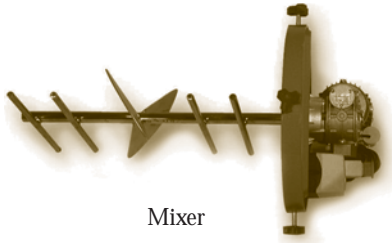

# Thomas Products

Stainless Steel Tanks 50 to 7000kg

Spiral Creamer

Paddle Creamer

Mixer

Tetra Plus Complete Uncapping & Extracting Station

Mini Tetra Plus

## New Products

|                              | code  | price  | carr. code |
|------------------------------|-------|--------|------------|
| Stainless Steel Tanks        |       | POA    | POA        |
| 50 to 7000kg                 |       |        |            |
| Spiral Creamer               | CRE05 | £24.35 | 1.0        |
| (use attached to your drill) |       |        |            |
| Paddle Creamer               | CRE06 | £61.95 | 1.0        |
| (use attached to your drill) |       |        |            |