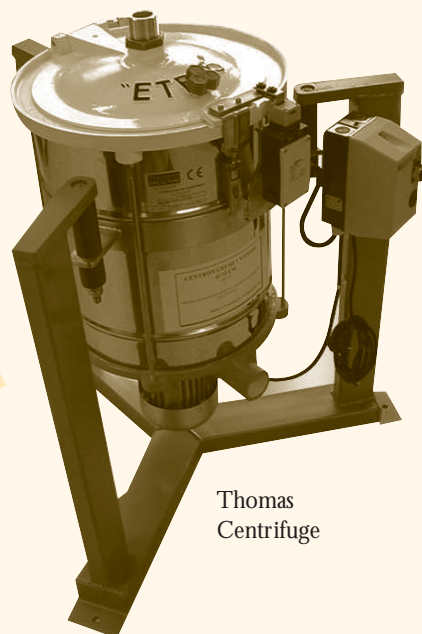

Round Section Frame

Roller Heather Loosener

Smith Cutter Scraper

Honey Press

English Sections per 10	SEC26	£4.45	0.4
per 100	SEC28	£39.95	3.0
Section Dividers 4 size per 10	SEC31	£10.95	1.0

Heather Honey Processing

	code	price	car. code
Honey Press with tilt head	HEA01	£205.95	15.0
Smith Cutter Scraper For scraping honeycomb down to midrib leaving frame and foundation ready for re-use. Also for partly crystallised combs of Oil Seed Rape honey.	HEA02	£22.50	0.3
Replacement Wire (Smith Cutter Scraper)	HEA04	£1.75	0.1 NEW
Thomas Centrifuge For filtering honey including Heather in larger quantities and drying cappings with ease.	THO836	£4885.00	POA NEW
Roller Heather Loosener	HEA05	£22.95	1.0

Thomas Centrifuge