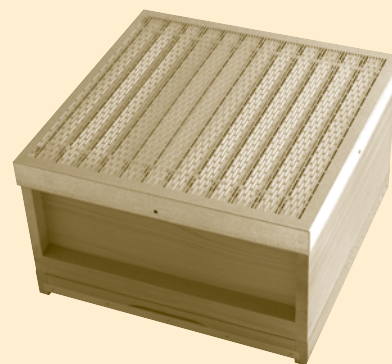

Traveltop™ Nucleus Screen