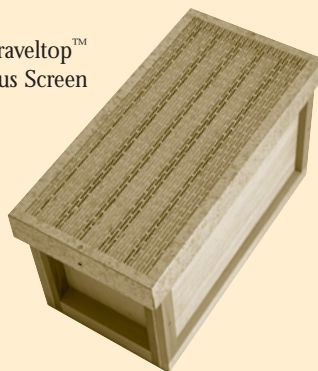

Traveltop™ Nucleus Screen