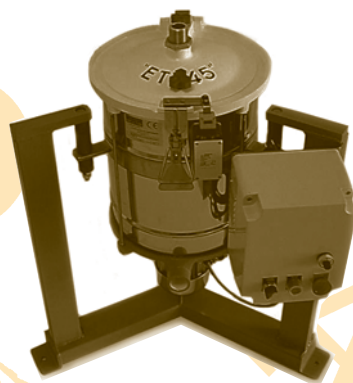

Thomas Products

Creamer 100kg

Chain Uncapping Machine

Honey Pump
Self Priming

Heated Uncapping Tank

Thomas
Centrifuge

Cappings
Centrifuge

Euromel
Automatic Extractor
36 Frame

Radionox
Reversible Radial Extractor
20 Frame

New Products

	code	price	carr. code
Creamer 100kg	THO2713	€1798.00	POA
Chain Uncapper	THO1750	€2172.00	POA
Uncapping Tank	THO16117	POA	POA
Heated Uncapping Tank	THO816	€1589.00	POA
Cappings Centrifuge	THO351	€3474.00	POA

	code	price	carr. code
Honey Pump	THO811	€1439.00	POA
Centrifuge for Filtering Honey & Cappings	THO836	€4387.00	POA
Euromel Extractor 24,36,44 Frame Extractors	THOMAS	€4387.00	POA
Radionox 20 Frame Electric Extractor	THO10619	€1428.00	POA