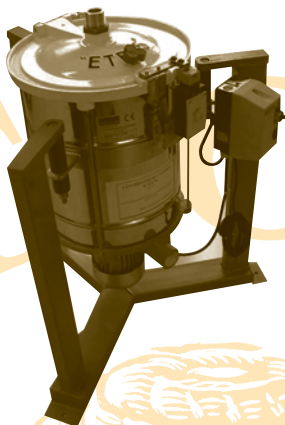

Thomas Products

Creamer 100kg

Chain Uncapping Machine

Honey Pump
Self Priming

Heated Uncapping Tank

Thomas
Centrifuge

Cappings
Centrifuge

Euromel
Automatic Extractor
36 Frame

Radionox
Reversible Radial Extractor
20 Frame

New Products

	code	price	carr. code
Creamer 100kg	THO2713	€1798.00	POA
Chain Uncapper	THO1750	€2172.00	POA
Uncapping Tank	THO16117	POA	POA
Heated Uncapping Tank	THO816	€1589.00	POA
Cappings Centrifuge	THO351	€3474.00	POA

	code	price	carr. code
Honey Pump	THO811	€1439.00	POA
Centrifuge for Filtering Honey & Cappings	THO836	€4387.00	POA
Euromel Extractor 24,36,44 Frame Extractors	THOMAS	€4387.00	POA
Radionox 20 Frame Electric Extractor	THO10619	€1428.00	POA