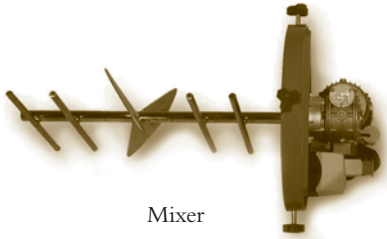

Thomas Products

Stainless Steel Tanks 50 to 7000kg

Spiral Creamer

Paddle Creamer

Mixer

Tetra Plus Complete Uncapping & Extracting Station

Mini Tetra Plus

New Products

	code	price	carr. code
Stainless Steel Tanks 50 to 7000kg		POA	POA
Spiral Creamer (use attached to your drill)	CRE05	£24.35	1.0
Paddle Creamer (use attached to your drill)	CRE06	£59.95	1.0

	code	price	carr. code
Tetra Plus Complete Uncapping & Extracting Station	THOD1000	€3098.00	POA
Mini Tetra Plus	THO01	€1599.00	POA
Mixer available for 100-1000kg tanks	THOMAS	POA	POA