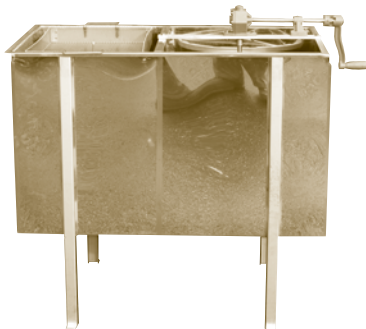

Thomas Products

Stainless Steel Tanks 50 to 7000kg

Spiral Creamer

Paddle Creamer

Mixer

Tetra Plus Complete Uncapping & Extracting Station

Mini Tetra Plus

New Products

	code	price	carr. code
Stainless Steel Tanks 50 to 7000kg		POA	POA
Spiral Creamer (use attached to your drill)	CRE05	£24.35	1.0
Paddle Creamer (use attached to your drill)	CRE06	£59.95	1.0

	code	price	carr. code
Tetra Plus Complete Uncapping & Extracting Station	THOD1000	€3098.00	POA
Mini Tetra Plus	THO01	€1599.00	POA
Mixer available for 100-1000kg tanks	THOMAS	POA	POA