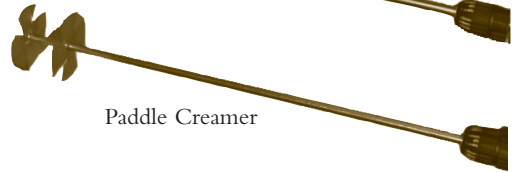

Thomas Products

Stainless Steel Tanks 50 to 7000kg

Spiral Creamer

Paddle Creamer

Mixer

Tetra Plus Complete Uncapping & Extracting Station

Mini Tetra Plus

New Products

	code	price	carr. code
Stainless Steel Tanks 50 to 7000kg		POA	POA
Spiral Creamer (use attached to your drill)	CRE05	£24.35	1.0
Paddle Creamer (use attached to your drill)	CRE06	£59.95	1.0

	code	price	carr. code
Tetra Plus Complete Uncapping & Extracting Station	THOD1000	€3098.00	POA
Mini Tetra Plus	THO01	€1599.00	POA
Mixer available for 100-1000kg tanks	THOMAS	POA	POA