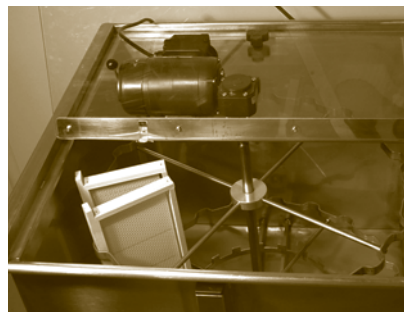

Thomas Products

Stainless Steel Tanks 50 to 7000kg

Spiral Creamer

Paddle Creamer

Mixer

Tetra Plus Complete Uncapping & Extracting Station

Mini Tetra Plus

New Products

	code	price	carr. code
Stainless Steel Tanks 50 to 7000kg		POA	POA
Spiral Creamer (use attached to your drill)	CRE05	£24.35	1.0
Paddle Creamer (use attached to your drill)	CRE06	£59.95	1.0

	code	price	carr. code
Tetra Plus Complete Uncapping & Extracting Station	THOD1000	€3098.00	POA
Mini Tetra Plus	THO01	€1599.00	POA
Mixer available for 100-1000kg tanks	THOMAS	POA	POA